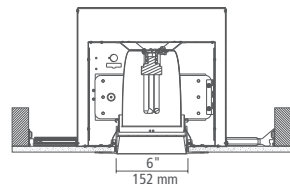

IC AIRTIGHT, SHOWN AS FLANGELESS