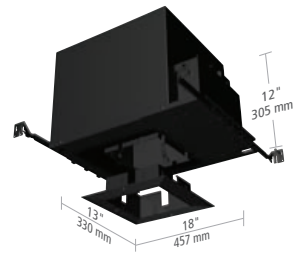

IC AIRTIGHT, SHOWN AS FLANGELESS