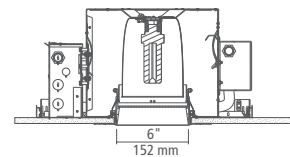

ELEMENT

7400 Linder Avenue T 847.410.4400
Skokie, Illinois 60077 F 847.410.4500

HOUSING

NON-IC AIRTIGHT, SHOWN AS FLANGELESS

IC AIRTIGHT, SHOWN AS FLANGELESS

NON-IC AIRTIGHT EMERGENCY, SHOWN AS FLANGELESS