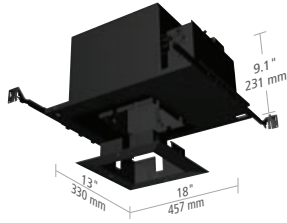

HOUSING

NON-IC AIRTIGHT, SHOWN AS FLANGELESS