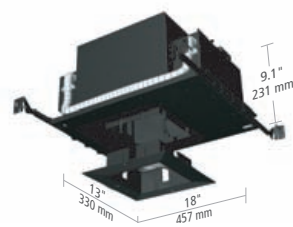

ELEMENT

7400 Linder Avenue T 847.410.4400
Skokie, Illinois 60077 F 847.410.4500

HOUSING

NON-IC AIRTIGHT, SHOWN AS FLANGELESS

IC AIRTIGHT, SHOWN AS FLANGELESS

NON-IC AIRTIGHT EMERGENCY, SHOWN AS FLANGELESS