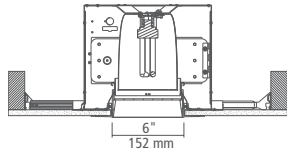

HOUSING

NON-IC AIRTIGHT, SHOWN AS FLANGELESS