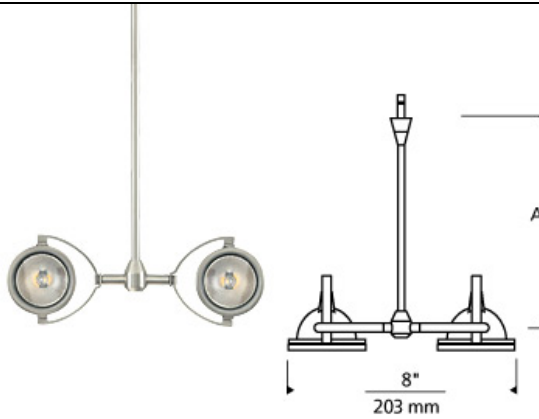

LOW-VOLTAGE HEADS

Elton Head

DESCRIPTION

Adjustable double head tilts and rotates infinitely. Integral louver lens holders can hold a single glass lens (sold separately) or an eggcrate louver (two included). Two low-voltage, MR16 lamps of up to 35 watts each (not included).

INSTALLATION

Socket terminates with FreeJack male connector, which may be installed into a system connector. Elements ordered with a system prefix include a connector for that system. For use on T~TRAK, order FreeJack version and T~TRAK FreeJack Connector (sold separately).

WEIGHT

0.5lb / 0.23kg ±

ORDERING INFORMATION

700 SYSTEM	ELT	LENGTH	FINISH
FJ	FREEJACK (MONO POINT)	03 3"	Z ANTIQUE BRONZE
MO	MONORAIL	06 6"	C CHROME
MO2	TWO-CIRCUIT MONORAIL	12 12"	S SATIN NICKEL
WMO	WALL MONORAIL	18 18"	
		24 24"	